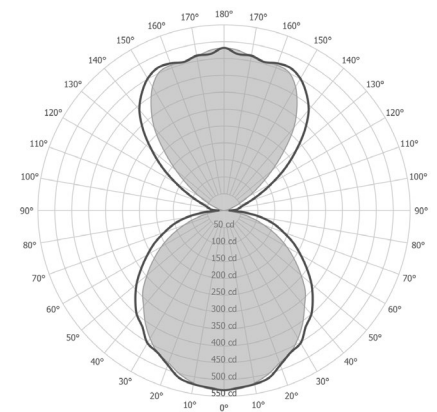

Example fixture number:

CL2 - W - 48 - LD - LI - 30 - U - ID - S - SW - SA - 16 - CS